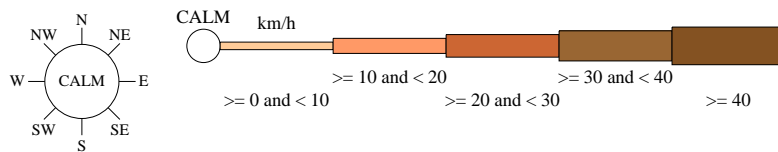

Rose of Wind direction versus Wind speed in km/h (24 Oct 1995 to 10 Aug 2021)

Custom times selected, refer to attached note for details

CANTERBURY RACECOURSE AWS

Site No: 066194 • Opened Oct 1995 • Still Open • Latitude: -33.9057° • Longitude: 151.1134° • Elevation 3m

An asterisk (*) indicates that calm is less than 0.5%.

Other important info about this analysis is available in the accompanying notes.

3 pm Nov
776 Total Observations

Calm *