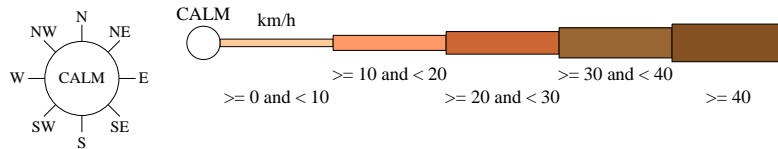

Rose of Wind direction versus Wind speed in km/h (24 Oct 1995 to 10 Aug 2021)

Custom times selected, refer to attached note for details

CANTERBURY RACECOURSE AWS

Site No: 066194 • Opened Oct 1995 • Still Open • Latitude: -33.9057° • Longitude: 151.1134° • Elevation 3m

An asterisk (*) indicates that calm is less than 0.5%.

Other important info about this analysis is available in the accompanying notes.

9 am Apr
770 Total Observations

Calm 4%