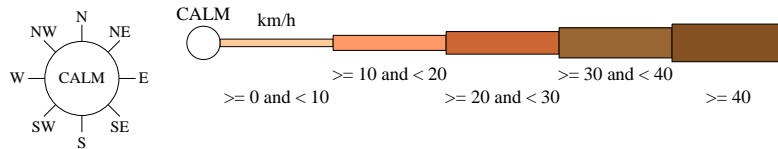

Rose of Wind direction versus Wind speed in km/h (24 Oct 1995 to 10 Aug 2021)

Custom times selected, refer to attached note for details

CANTERBURY RACECOURSE AWS

Site No: 066194 • Opened Oct 1995 • Still Open • Latitude: -33.9057° • Longitude: 151.1134° • Elevation 3m

An asterisk (*) indicates that calm is less than 0.5%.

Other important info about this analysis is available in the accompanying notes.

9 am Jan
797 Total Observations

Calm 3%