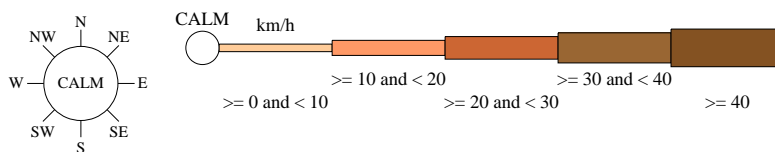

Rose of Wind direction versus Wind speed in km/h (06 Jun 1962 to 11 Sep 2001)

Custom times selected, refer to attached note for details

LIVERPOOL(WHITLAM CENTRE)

Site No: 067035 • Opened Jun 1962 • Closed Sep 2001 • Latitude: -33.9272° • Longitude: 150.9128° • Elevation 20m

An asterisk (*) indicates that calm is less than 0.5%.
Other important info about this analysis is available in the accompanying notes.

9 am Oct
1181 Total Observations

Calm 10%