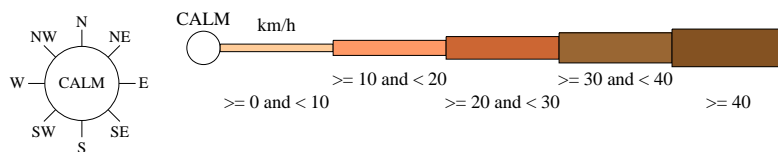

Rose of Wind direction versus Wind speed in km/h (21 Oct 1993 to 12 Aug 2019)

Custom times selected, refer to attached note for details

RICHMOND RAAF

Site No: 067105 • Opened Sep 1993 • Still Open • Latitude: -33.6004° • Longitude: 150.7761° • Elevation 19m

An asterisk (*) indicates that calm is less than 0.5%.

Other important info about this analysis is available in the accompanying notes.

3 pm Sep
744 Total Observations

Calm 1%