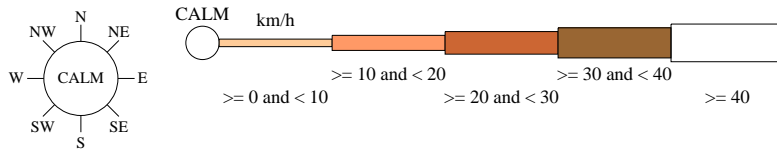

Rose of Wind direction versus Wind speed in km/h (01 Dec 1965 to 09 Jan 2015)

Custom times selected, refer to attached note for details

BOWRAL (PARRY DRIVE)

Site No: 068102 • Opened Jan 1961 • Closed Jan 2015 • Latitude: -34.4869° • Longitude: 150.4019° • Elevation 690m

An asterisk (*) indicates that calm is less than 0.5%.

Other important info about this analysis is available in the accompanying notes.

3 pm Mar
1402 Total Observations

Calm 11%