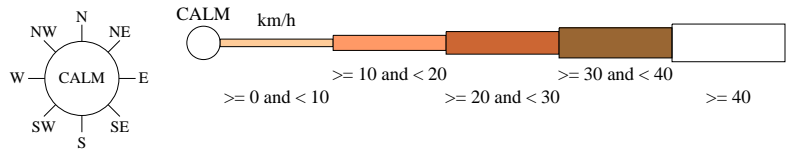

# Rose of Wind direction versus Wind speed in km/h (01 Dec 1965 to 09 Jan 2015)

Custom times selected, refer to attached note for details

## BOWRAL (PARRY DRIVE)

Site No: 068102 • Opened Jan 1961 • Closed Jan 2015 • Latitude: -34.4869° • Longitude: 150.4019° • Elevation 690m

An asterisk (\*) indicates that calm is less than 0.5%.

Other important info about this analysis is available in the accompanying notes.