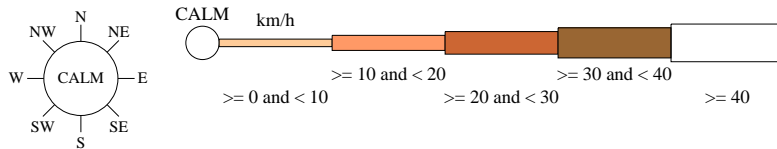

# Rose of Wind direction versus Wind speed in km/h (01 Dec 1965 to 09 Jan 2015)

Custom times selected, refer to attached note for details

## BOWRAL (PARRY DRIVE)

Site No: 068102 • Opened Jan 1961 • Closed Jan 2015 • Latitude: -34.4869° • Longitude: 150.4019° • Elevation 690m

An asterisk (\*) indicates that calm is less than 0.5%.  
Other important info about this analysis is available in the accompanying notes.