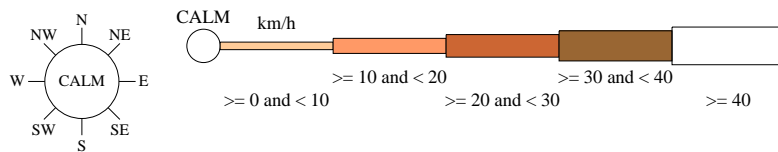

Rose of Wind direction versus Wind speed in km/h (01 Dec 1965 to 09 Jan 2015)

Custom times selected, refer to attached note for details

BOWRAL (PARRY DRIVE)

Site No: 068102 • Opened Jan 1961 • Closed Jan 2015 • Latitude: -34.4869° • Longitude: 150.4019° • Elevation 690m

An asterisk (*) indicates that calm is less than 0.5%.

Other important info about this analysis is available in the accompanying notes.

9 am Jul
1441 Total Observations

Calm 31%