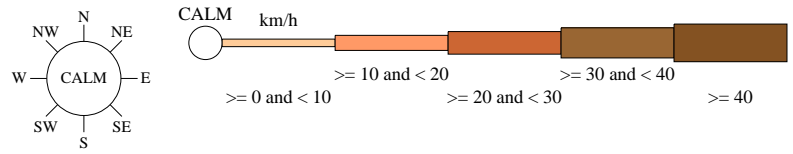

# Rose of Wind direction versus Wind speed in km/h (01 Oct 1987 to 12 Aug 2021)

Custom times selected, refer to attached note for details

## BRAIDWOOD RACECOURSE AWS

Site No: 069132 • Opened Jan 1985 • Still Open • Latitude: -35.4253° • Longitude: 149.7835° • Elevation 665.m

An asterisk (\*) indicates that calm is less than 0.5%.

Other important info about this analysis is available in the accompanying notes.