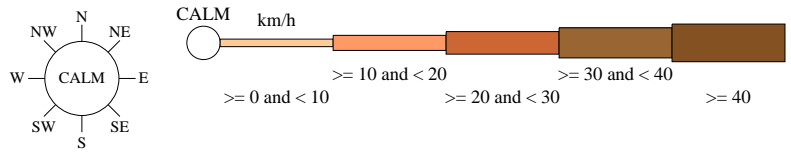

Rose of Wind direction versus Wind speed in km/h (01 Dec 1967 to 25 Feb 2015)

Custom times selected, refer to attached note for details

CHARLOTTE PASS (KOSCIUSKO CHALET)

Site No: 071003 • Opened Jan 1930 • Closed Mar 2015 • Latitude: -36.4335° • Longitude: 148.3327° • Elevation 1755m

An asterisk (*) indicates that calm is less than 0.5%.
Other important info about this analysis is available in the accompanying notes.

3 pm May
462 Total Observations

Calm 16%