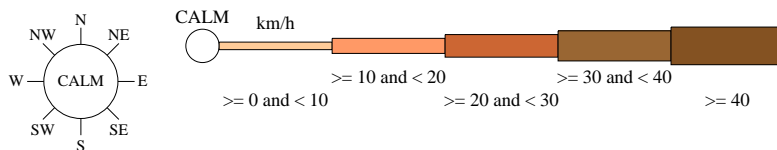

# Rose of Wind direction versus Wind speed in km/h (01 May 1871 to 31 Dec 1950)

Custom times selected, refer to attached note for details

## WAGGA WAGGA (KOORINGAL)

Site No: 072151 • Opened Jan 1871 • Closed Dec 1985 • Latitude: -35.1333° • Longitude: 147.3667° • Elevation 240m

An asterisk (\*) indicates that calm is less than 0.5%.

Other important info about this analysis is available in the accompanying notes.