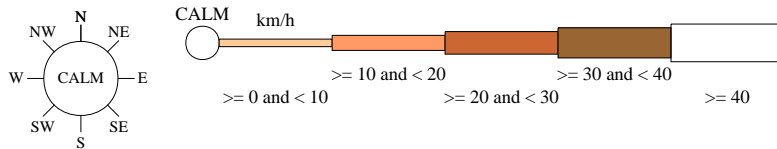

Rose of Wind direction versus Wind speed in km/h (01 Mar 1968 to 30 Sep 2010)

Custom times selected, refer to attached note for details

QUANDIALLA POST OFFICE

Site No: 073032 • Opened Jan 1925 • Still Open • Latitude: -34.0112° • Longitude: 147.7937° • Elevation 250m

An asterisk (*) indicates that calm is less than 0.5%.
Other important info about this analysis is available in the accompanying notes.