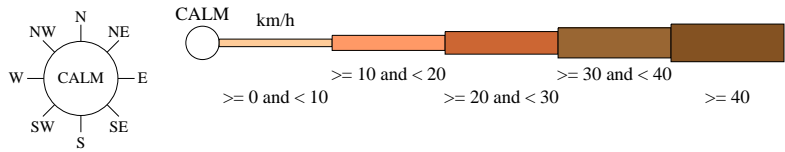

Rose of Wind direction versus Wind speed in km/h (02 Jan 1965 to 25 Oct 1991)

Custom times selected, refer to attached note for details

YOUNG POST OFFICE

Site No: 073056 • Opened Jan 1871 • Closed Oct 1991 • Latitude: -34.3167° • Longitude: 148.2967° • Elevation 440m

An asterisk (*) indicates that calm is less than 0.5%.
Other important info about this analysis is available in the accompanying notes.

3 pm Feb
536 Total Observations

Calm 7%