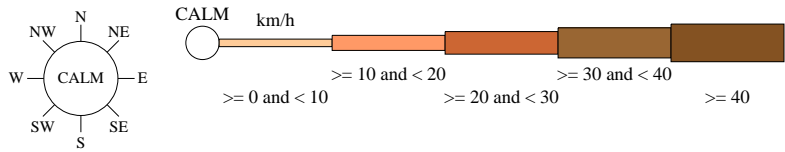

Rose of Wind direction versus Wind speed in km/h (02 Jan 1965 to 25 Oct 1991)

Custom times selected, refer to attached note for details

YOUNG POST OFFICE

Site No: 073056 • Opened Jan 1871 • Closed Oct 1991 • Latitude: -34.3167° • Longitude: 148.2967° • Elevation 440m

An asterisk (*) indicates that calm is less than 0.5%.

Other important info about this analysis is available in the accompanying notes.

3 pm Mar
629 Total Observations

Calm 6%