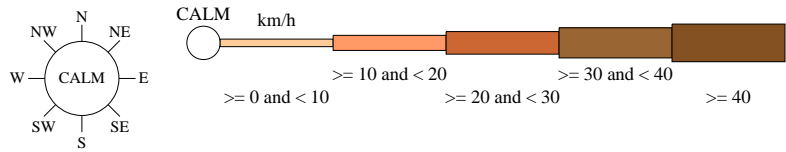

# Rose of Wind direction versus Wind speed in km/h (02 Jan 1965 to 25 Oct 1991)

Custom times selected, refer to attached note for details

## YOUNG POST OFFICE

Site No: 073056 • Opened Jan 1871 • Closed Oct 1991 • Latitude: -34.3167° • Longitude: 148.2967° • Elevation 440m

An asterisk (\*) indicates that calm is less than 0.5%.  
Other important info about this analysis is available in the accompanying notes.