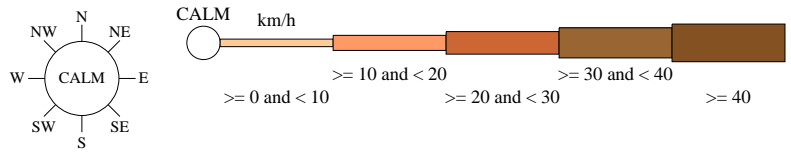

Rose of Wind direction versus Wind speed in km/h (01 Aug 1976 to 10 May 1995)

Custom times selected, refer to attached note for details

GUNDAGAI RIDGE STREET

Site No: 073128 • Opened Jan 1976 • Closed May 1995 • Latitude: -35.0778° • Longitude: 148.1039° • Elevation 232m

An asterisk (*) indicates that calm is less than 0.5%.
Other important info about this analysis is available in the accompanying notes.

3 pm Mar
565 Total Observations

Calm *