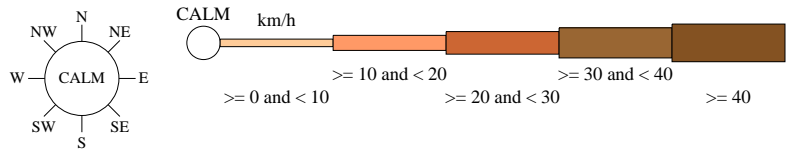

Rose of Wind direction versus Wind speed in km/h (01 Aug 1976 to 10 May 1995)

Custom times selected, refer to attached note for details

GUNDAGAI RIDGE STREET

Site No: 073128 • Opened Jan 1976 • Closed May 1995 • Latitude: -35.0778° • Longitude: 148.1039° • Elevation 232m

An asterisk (*) indicates that calm is less than 0.5%.
Other important info about this analysis is available in the accompanying notes.

9 am Aug
546 Total Observations

Calm 1%