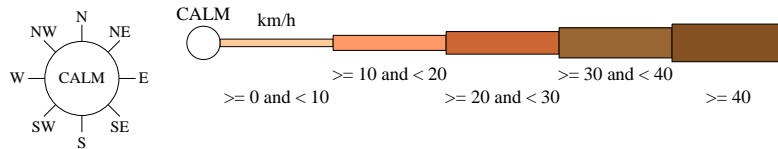

Rose of Wind direction versus Wind speed in km/h (10 May 1995 to 02 Aug 2022)

Custom times selected, refer to attached note for details

GUNDAGAI (NANGUS RD)

Site No: 073141 • Opened May 1995 • Still Open • Latitude: -35.064° • Longitude: 148.0986° • Elevation 225m

An asterisk (*) indicates that calm is less than 0.5%.

Other important info about this analysis is available in the accompanying notes.

3 pm Aug
580 Total Observations

Calm 34%