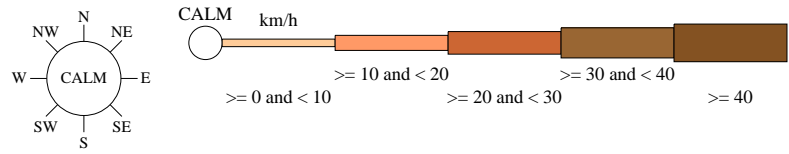

Rose of Wind direction versus Wind speed in km/h (12 Feb 1858 to 30 Jun 2003)

Custom times selected, refer to attached note for details

DENILIQVIN (VISITOR INFORMATION CENTRE)

Site No: 074128 • Opened Jan 1858 • Still Open • Latitude: -35.5283° • Longitude: 144.9651° • Elevation 96m

An asterisk (*) indicates that calm is less than 0.5%.
Other important info about this analysis is available in the accompanying notes.

3 pm Nov
2613 Total Observations

Calm 6%