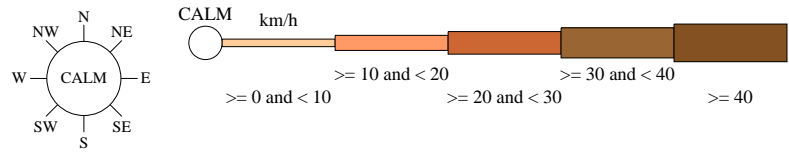

Rose of Wind direction versus Wind speed in km/h (12 Feb 1858 to 30 Jun 2003)

Custom times selected, refer to attached note for details

DENILIQUN (VISITOR INFORMATION CENTRE)

Site No: 074128 • Opened Jan 1858 • Still Open • Latitude: -35.5283° • Longitude: 144.9651° • Elevation 96m

An asterisk (*) indicates that calm is less than 0.5%.
Other important info about this analysis is available in the accompanying notes.

3 pm Nov
2613 Total Observations

Calm 6%