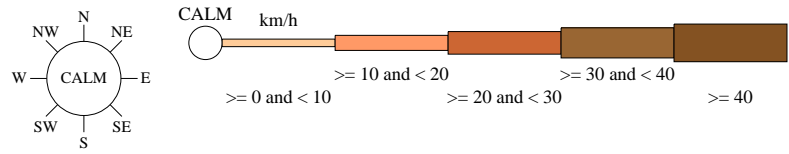

Rose of Wind direction versus Wind speed in km/h (12 Feb 1858 to 30 Jun 2003)

Custom times selected, refer to attached note for details

DENILIQUN (VISITOR INFORMATION CENTRE)

Site No: 074128 • Opened Jan 1858 • Still Open • Latitude: -35.5283° • Longitude: 144.9651° • Elevation 96m

An asterisk (*) indicates that calm is less than 0.5%.
Other important info about this analysis is available in the accompanying notes.

9 am Apr
3845 Total Observations

Calm 17%