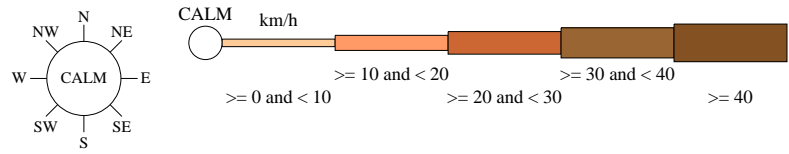

Rose of Wind direction versus Wind speed in km/h (12 Feb 1858 to 30 Jun 2003)

Custom times selected, refer to attached note for details

DENILIQUN (VISITOR INFORMATION CENTRE)

Site No: 074128 • Opened Jan 1858 • Still Open • Latitude: -35.5283° • Longitude: 144.9651° • Elevation 96m

An asterisk (*) indicates that calm is less than 0.5%.

Other important info about this analysis is available in the accompanying notes.