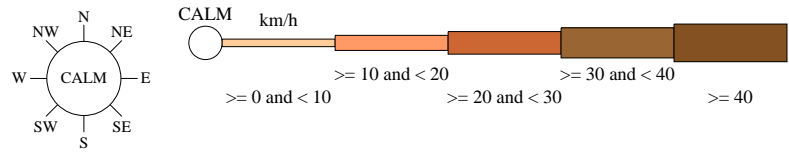

# Rose of Wind direction versus Wind speed in km/h (12 Feb 1858 to 30 Jun 2003)

Custom times selected, refer to attached note for details

## DENILIQUN (VISITOR INFORMATION CENTRE)

Site No: 074128 • Opened Jan 1858 • Still Open • Latitude: -35.5283° • Longitude: 144.9651° • Elevation 96m

An asterisk (\*) indicates that calm is less than 0.5%.  
Other important info about this analysis is available in the accompanying notes.