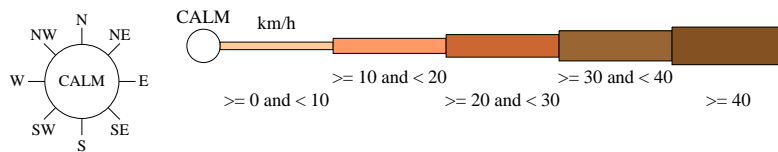

Rose of Wind direction versus Wind speed in km/h (01 Jan 1957 to 09 Jan 2015)

Custom times selected, refer to attached note for details

HAY (MILLER STREET)

Site No: 075031 • Opened Jan 1877 • Closed Jan 2015 • Latitude: -34.5194° • Longitude: 144.8545° • Elevation 93.m

An asterisk (*) indicates that calm is less than 0.5%.

Other important info about this analysis is available in the accompanying notes.

3 pm Feb
1555 Total Observations

Calm 11%