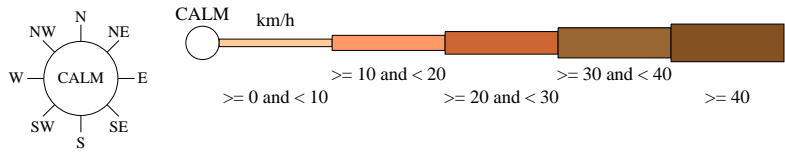

Rose of Wind direction versus Wind speed in km/h (01 Jan 1957 to 09 Jan 2015)

Custom times selected, refer to attached note for details

HAY (MILLER STREET)

Site No: 075031 • Opened Jan 1877 • Closed Jan 2015 • Latitude: -34.5194° • Longitude: 144.8545° • Elevation 93.m

An asterisk (*) indicates that calm is less than 0.5%.
Other important info about this analysis is available in the accompanying notes.

3 pm Nov
1650 Total Observations

Calm 8%