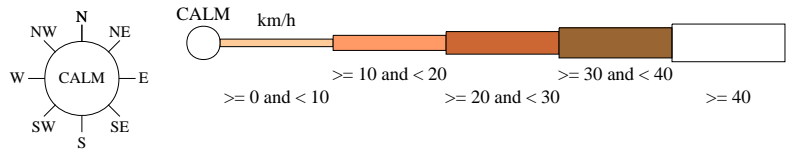

# Rose of Wind direction versus Wind speed in km/h (23 Jul 1970 to 28 May 1991)

Custom times selected, refer to attached note for details

## NARADHAN (URALBA)

Site No: 075050 • Opened Jan 1880 • Still Open • Latitude: -33.6104° • Longitude: 146.3161° • Elevation 192m

An asterisk (\*) indicates that calm is less than 0.5%.  
Other important info about this analysis is available in the accompanying notes.