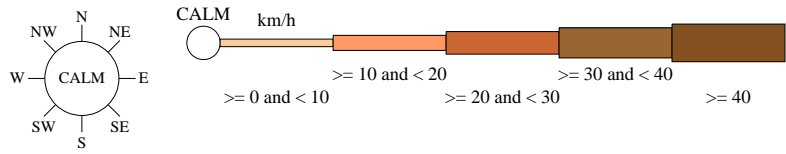

# Rose of Wind direction versus Wind speed in km/h (23 Jul 1970 to 28 May 1991)

Custom times selected, refer to attached note for details

## NARADHAN (URALBA)

Site No: 075050 • Opened Jan 1880 • Closed Dec 2015 • Latitude: -33.6104° • Longitude: 146.3161° • Elevation 192m

An asterisk (\*) indicates that calm is less than 0.5%.  
Other important info about this analysis is available in the accompanying notes.