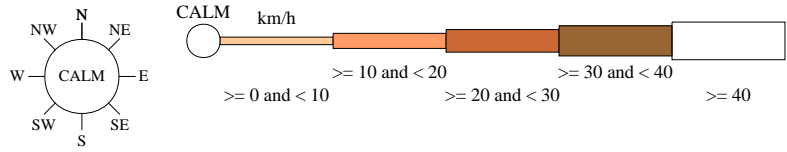

Rose of Wind direction versus Wind speed in km/h (13 Jun 1889 to 31 Dec 1949)

Custom times selected, refer to attached note for details

MILDURA POST OFFICE

Site No: 076077 • Opened Jan 1889 • Closed Dec 1949 • Latitude: -34.1833° • Longitude: 142.2° • Elevation 53.m

An asterisk (*) indicates that calm is less than 0.5%.

Other important info about this analysis is available in the accompanying notes.

3 pm Sep
413 Total Observations

Calm 20%