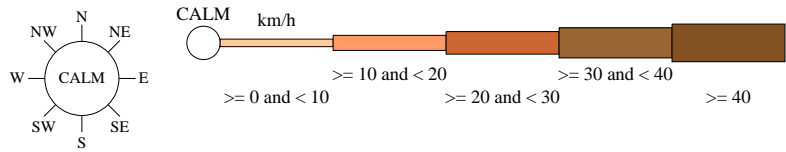

Rose of Wind direction versus Wind speed in km/h (02 Jan 1965 to 30 Jun 1977)

Custom times selected, refer to attached note for details

NUMURKAH POST OFFICE

Site No: 080043 • Opened Jan 1885 • Closed Dec 1984 • Latitude: -36.1° • Longitude: 145.45° • Elevation 108m

An asterisk (*) indicates that calm is less than 0.5%.

Other important info about this analysis is available in the accompanying notes.

9 am Nov
327 Total Observations

Calm 7%