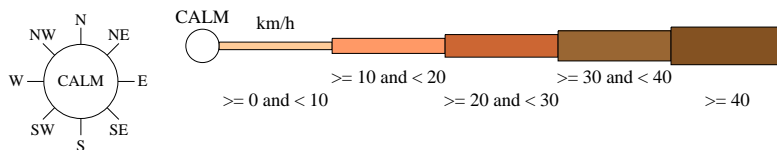

Rose of Wind direction versus Wind speed in km/h (01 Jan 1965 to 11 Aug 2021)

Custom times selected, refer to attached note for details

KYABRAM

Site No: 080091 • Opened Jan 1964 • Still Open • Latitude: -36.335° • Longitude: 145.0638° • Elevation 105m

An asterisk (*) indicates that calm is less than 0.5%.

Other important info about this analysis is available in the accompanying notes.

9 am
20118 Total Observations

Calm 7%