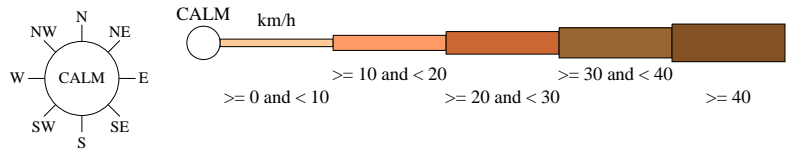

Rose of Wind direction versus Wind speed in km/h (01 Jan 1957 to 28 Oct 1991)

Custom times selected, refer to attached note for details

BENDIGO PRISON

Site No: 081003 • Opened Jan 1862 • Closed Jul 1992 • Latitude: -36.7533° • Longitude: 144.2825° • Elevation 225.m

An asterisk (*) indicates that calm is less than 0.5%.
Other important info about this analysis is available in the accompanying notes.

9 am Apr
1049 Total Observations

Calm 12%