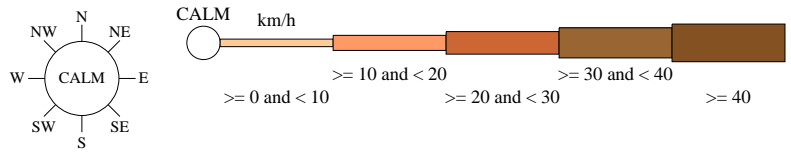

Rose of Wind direction versus Wind speed in km/h (25 May 1993 to 13 Aug 2021)

Custom times selected, refer to attached note for details

YARRAWONGA

Site No: 081124 • Opened May 1993 • Still Open • Latitude: -36.0294° • Longitude: 146.0305° • Elevation 128.m

An asterisk (*) indicates that calm is less than 0.5%.
Other important info about this analysis is available in the accompanying notes.

3 pm May
861 Total Observations

Calm 2%