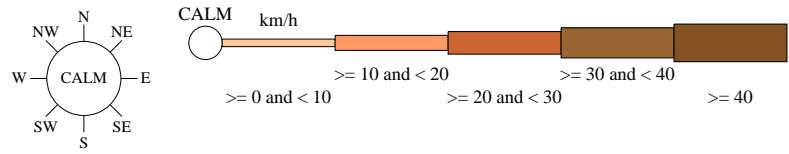

# Rose of Wind direction versus Wind speed in km/h (01 Jun 1968 to 30 Jun 1986)

Custom times selected, refer to attached note for details

## BONEGILLA

Site No: 082100 • Opened Jan 1968 • Closed Dec 1986 • Latitude: -36.1333° • Longitude: 147° • Elevation 198m

An asterisk (\*) indicates that calm is less than 0.5%.

Other important info about this analysis is available in the accompanying notes.