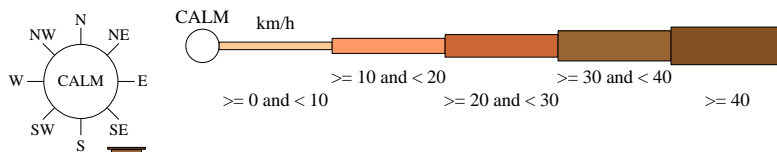

Rose of Wind direction versus Wind speed in km/h (01 Jan 1965 to 31 Jan 1994)

Custom times selected, refer to attached note for details

MOUNT BEAUTY

Site No: 083023 • Opened Jan 1948 • Closed Feb 1994 • Latitude: -36.745° • Longitude: 147.1633° • Elevation 365.m

An asterisk (*) indicates that calm is less than 0.5%.

Other important info about this analysis is available in the accompanying notes.

3 pm Oct
889 Total Observations

Calm 32%