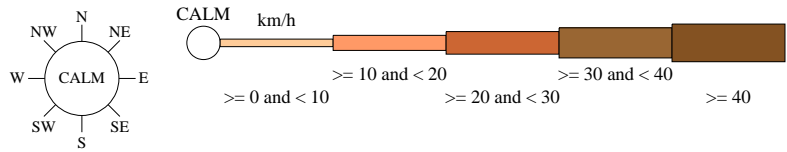

Rose of Wind direction versus Wind speed in km/h (01 Jan 1957 to 31 Mar 1970)

Custom times selected, refer to attached note for details

BAIRNSDALE POST OFFICE

Site No: 084080 • Opened Jan 1896 • Closed Dec 1970 • Latitude: -37.8167° • Longitude: 147.6167° • Elevation 14m

An asterisk (*) indicates that calm is less than 0.5%.

Other important info about this analysis is available in the accompanying notes.

3 pm Aug
402 Total Observations

Calm *