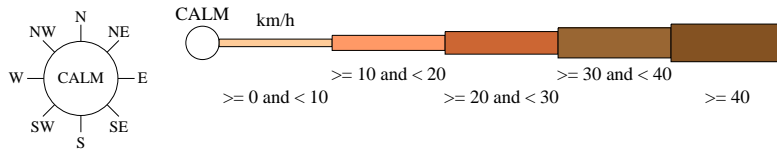

Rose of Wind direction versus Wind speed in km/h (01 Jan 1957 to 25 Jun 1986)

Custom times selected, refer to attached note for details

YALLOURN SEC

Site No: 085103 • Opened Nov 1949 • Closed Apr 1994 • Latitude: -38.1858° • Longitude: 146.3317° • Elevation 153.m

An asterisk (*) indicates that calm is less than 0.5%.

Other important info about this analysis is available in the accompanying notes.

3 pm Jul
881 Total Observations

Calm 13%