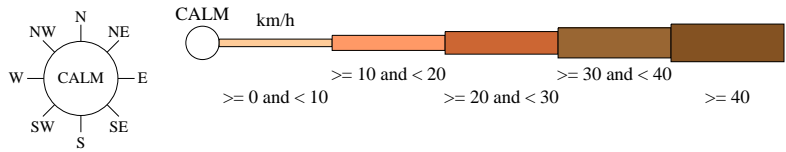

# Rose of Wind direction versus Wind speed in km/h (01 Jan 1957 to 25 Jun 1986)

Custom times selected, refer to attached note for details

## YALLOURN SEC

Site No: 085103 • Opened Nov 1949 • Closed Apr 1994 • Latitude: -38.1858° • Longitude: 146.3317° • Elevation 153.m

An asterisk (\*) indicates that calm is less than 0.5%.

Other important info about this analysis is available in the accompanying notes.