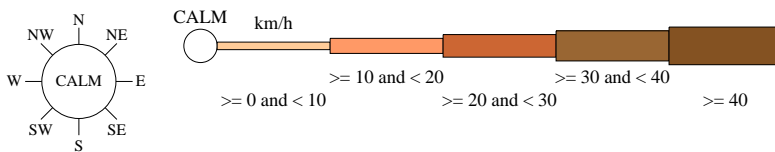

Rose of Wind direction versus Wind speed in km/h (01 Jan 1957 to 25 Jun 1986)

Custom times selected, refer to attached note for details

YALLOURN SEC

Site No: 085103 • Opened Nov 1949 • Closed Apr 1994 • Latitude: -38.1858° • Longitude: 146.3317° • Elevation 153.m

An asterisk (*) indicates that calm is less than 0.5%.
Other important info about this analysis is available in the accompanying notes.

9 am Oct
871 Total Observations

Calm 16%