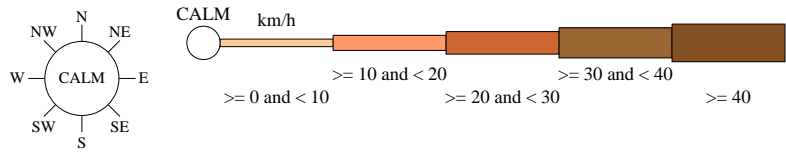

Rose of Wind direction versus Wind speed in km/h (01 Jan 1962 to 27 Apr 1997)

Custom times selected, refer to attached note for details

OLSENS BRIDGE (MORWELL RIVER PRISON)

Site No: 085106 • Opened Dec 1951 • Closed Jun 2003 • Latitude: -38.4861° • Longitude: 146.3233° • Elevation 182.m

An asterisk (*) indicates that calm is less than 0.5%.

Other important info about this analysis is available in the accompanying notes.