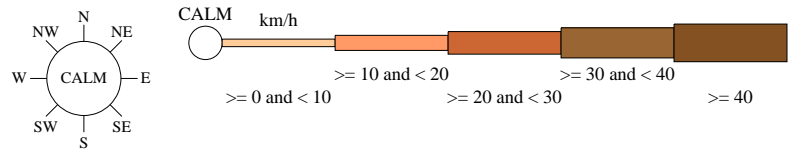

Rose of Wind direction versus Wind speed in km/h (01 Jan 1962 to 27 Apr 1997)

Custom times selected, refer to attached note for details

OLSENS BRIDGE (MORWELL RIVER PRISON)

Site No: 085106 • Opened Dec 1951 • Closed Jun 2003 • Latitude: -38.4861° • Longitude: 146.3233° • Elevation 182.m

An asterisk (*) indicates that calm is less than 0.5%.

Other important info about this analysis is available in the accompanying notes.

9 am Aug
994 Total Observations

Calm 56%