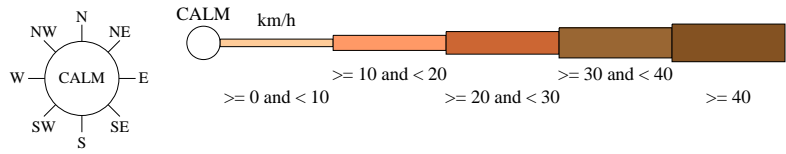

Rose of Wind direction versus Wind speed in km/h (01 Jan 1962 to 27 Apr 1997)

Custom times selected, refer to attached note for details

OLSENS BRIDGE (MORWELL RIVER PRISON)

Site No: 085106 • Opened Dec 1951 • Closed Jun 2003 • Latitude: -38.4861° • Longitude: 146.3233° • Elevation 182.m

An asterisk (*) indicates that calm is less than 0.5%.

Other important info about this analysis is available in the accompanying notes.

9 am Oct
1034 Total Observations

Calm 34%