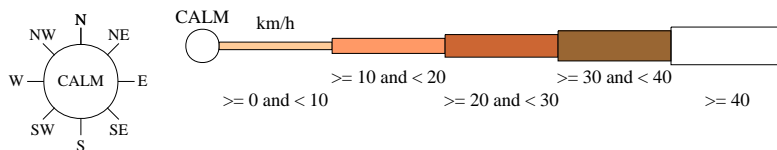

# Rose of Wind direction versus Wind speed in km/h (01 Jul 1942 to 30 Sep 2010)

Custom times selected, refer to attached note for details

## BAIRNSDALE AIRPORT

Site No: 085279 • Opened Jul 1942 • Still Open • Latitude: -37.8817° • Longitude: 147.5669° • Elevation 49.m

An asterisk (\*) indicates that calm is less than 0.5%.

Other important info about this analysis is available in the accompanying notes.