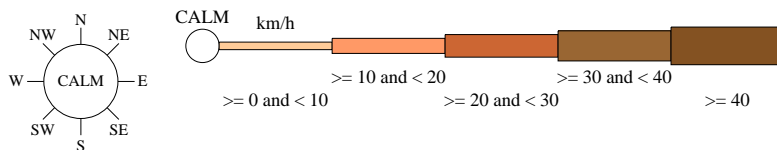

Rose of Wind direction versus Wind speed in km/h (01 Jul 1968 to 09 Aug 2024)

Custom times selected, refer to attached note for details

WONTHAGGI

Site No: 086127 • Opened Sep 1911 • Still Open • Latitude: -38.6078° • Longitude: 145.5965° • Elevation 55m

An asterisk (*) indicates that calm is less than 0.5%.

Other important info about this analysis is available in the accompanying notes.

3 pm Sep
1381 Total Observations

Calm 10%