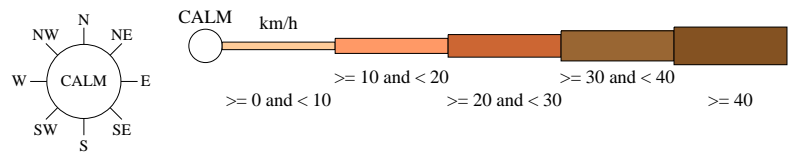

Rose of Wind direction versus Wind speed in km/h (01 Jan 1968 to 31 Dec 1986)

Custom times selected, refer to attached note for details

MOUNT DANDENONG GTV9

Site No: 086243 • Opened Jan 1968 • Closed Sep 2015 • Latitude: -37.8306° • Longitude: 145.35° • Elevation 600m

An asterisk (*) indicates that calm is less than 0.5%.

Other important info about this analysis is available in the accompanying notes.

3 pm
5197 Total Observations

Calm 5%