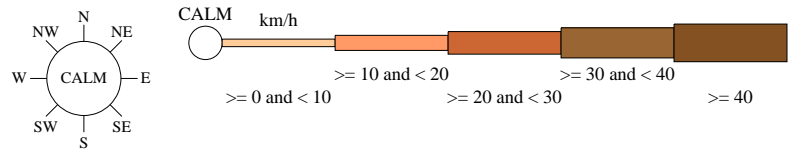

# Rose of Wind direction versus Wind speed in km/h (01 Jan 1968 to 31 Dec 1986)

Custom times selected, refer to attached note for details

## MOUNT DANDENONG GTV9

Site No: 086243 • Opened Jan 1968 • Closed Sep 2015 • Latitude: -37.8306° • Longitude: 145.35° • Elevation 600m

An asterisk (\*) indicates that calm is less than 0.5%.

Other important info about this analysis is available in the accompanying notes.