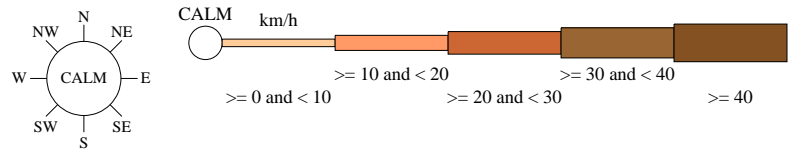

Rose of Wind direction versus Wind speed in km/h (01 Jan 1968 to 31 Dec 1986)

Custom times selected, refer to attached note for details

MOUNT DANDENONG GTV9

Site No: 086243 • Opened Jan 1968 • Closed Sep 2015 • Latitude: -37.8306° • Longitude: 145.35° • Elevation 600m

An asterisk (*) indicates that calm is less than 0.5%.

Other important info about this analysis is available in the accompanying notes.

9 am Jul
577 Total Observations

Calm 4%