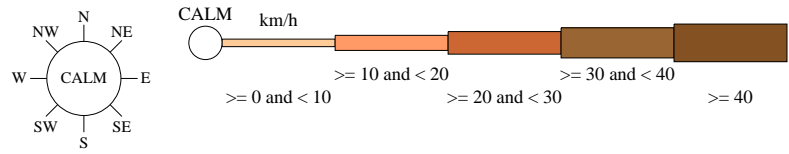

# Rose of Wind direction versus Wind speed in km/h (30 Jun 1990 to 13 Aug 2020)

Custom times selected, refer to attached note for details

## RHYLL

Site No: 086373 • Opened Jun 1990 • Still Open • Latitude: -38.4612° • Longitude: 145.3101° • Elevation 13.m

An asterisk (\*) indicates that calm is less than 0.5%.

Other important info about this analysis is available in the accompanying notes.