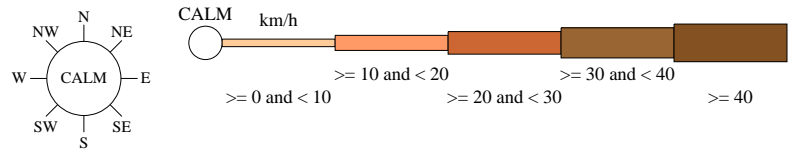

Rose of Wind direction versus Wind speed in km/h (01 Jan 1957 to 31 May 1993)

Custom times selected, refer to attached note for details

RUBICON SEC

Site No: 088068 • Opened Nov 1943 • Closed Jun 1993 • Latitude: -37.3389° • Longitude: 145.8547° • Elevation 838.m

An asterisk (*) indicates that calm is less than 0.5%.

Other important info about this analysis is available in the accompanying notes.

9 am Sep
1074 Total Observations

Calm 16%