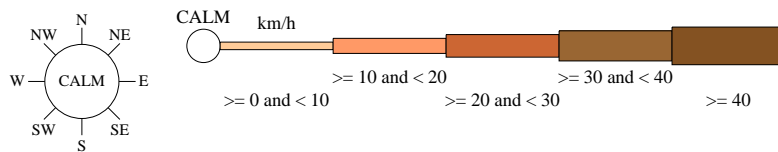

Rose of Wind direction versus Wind speed in km/h (01 Jan 1957 to 31 Mar 1994)

Custom times selected, refer to attached note for details

LISMORE (POST OFFICE)

Site No: 089018 • Opened Jan 1919 • Still Open • Latitude: -37.9543° • Longitude: 143.3437° • Elevation 178m

An asterisk (*) indicates that calm is less than 0.5%.

Other important info about this analysis is available in the accompanying notes.

9 am Dec
964 Total Observations

Calm 2%