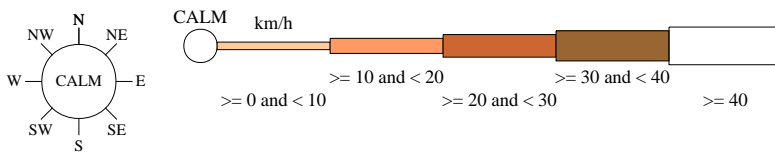

# Rose of Wind direction versus Wind speed in km/h (01 Jan 1957 to 30 Apr 1983)

Custom times selected, refer to attached note for details

## WARRNAMBOOL (POST OFFICE)

Site No: 090082 • Opened Jan 1897 • Closed Dec 1983 • Latitude: -38.3836° • Longitude: 142.4814° • Elevation 21m

An asterisk (\*) indicates that calm is less than 0.5%.  
Other important info about this analysis is available in the accompanying notes.